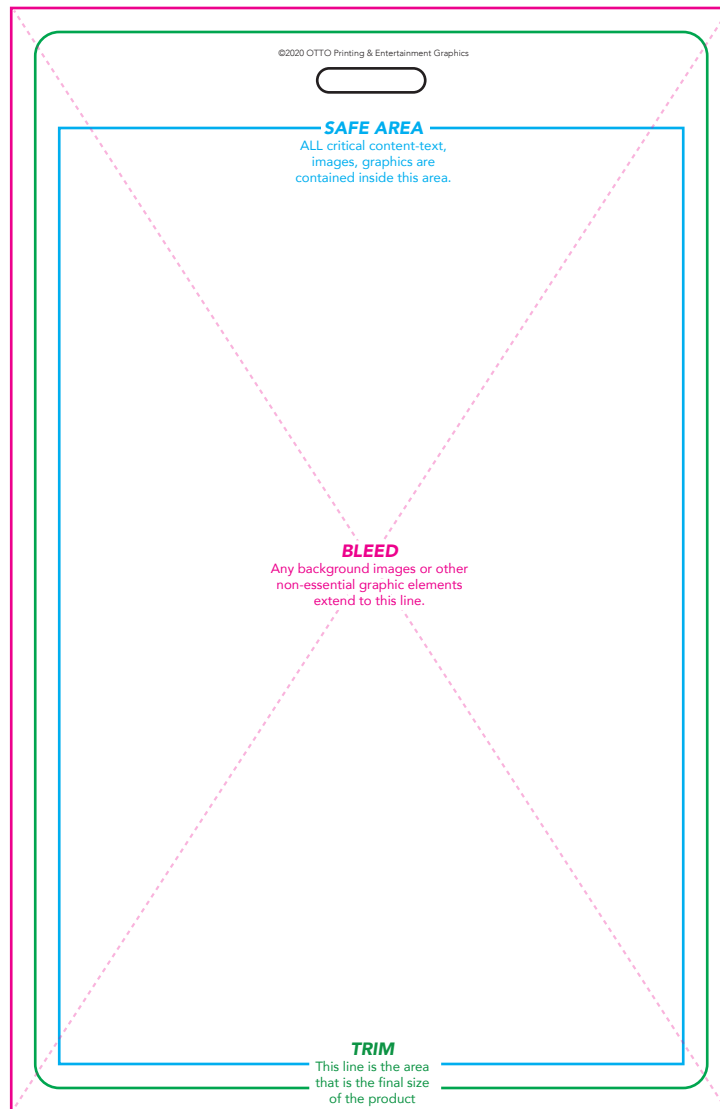

**THE BACKSTAGE PASS PRINTER**

**WWW.OTTOPRINT.COM**

**Template Large Flush Trim Laminate (File Card)  
Printed Finished Size: 3.5" x 5.5"**

 Bleed

 Trim

 Safe Area