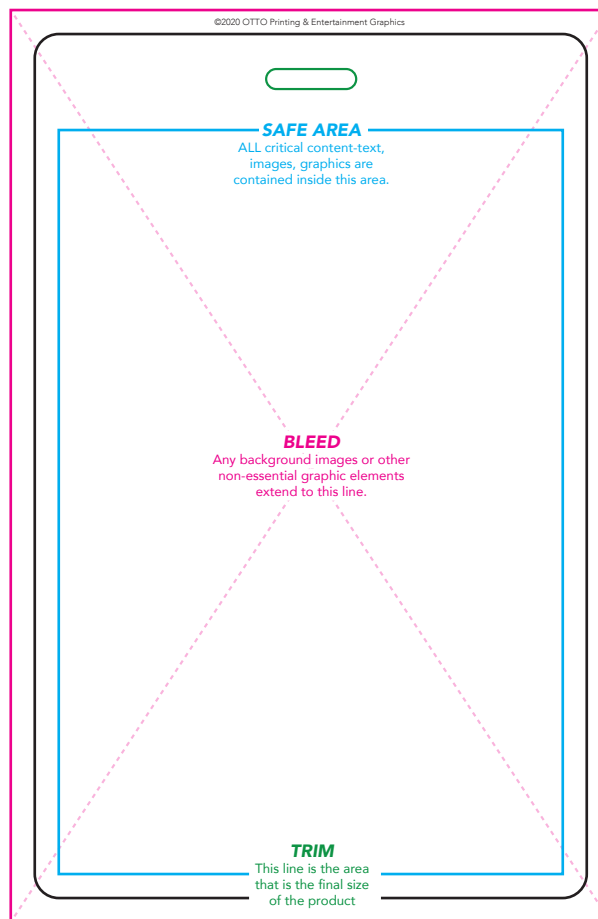

THE BACKSTAGE PASS PRINTER

WWW.OTTOPRINT.COM

**Template Medium Flush Trim (J-Card)
Printed Finished Size: 2.875" x 4.75"**

 Bleed

 Trim

 Safe Area

 Lamination Pouch